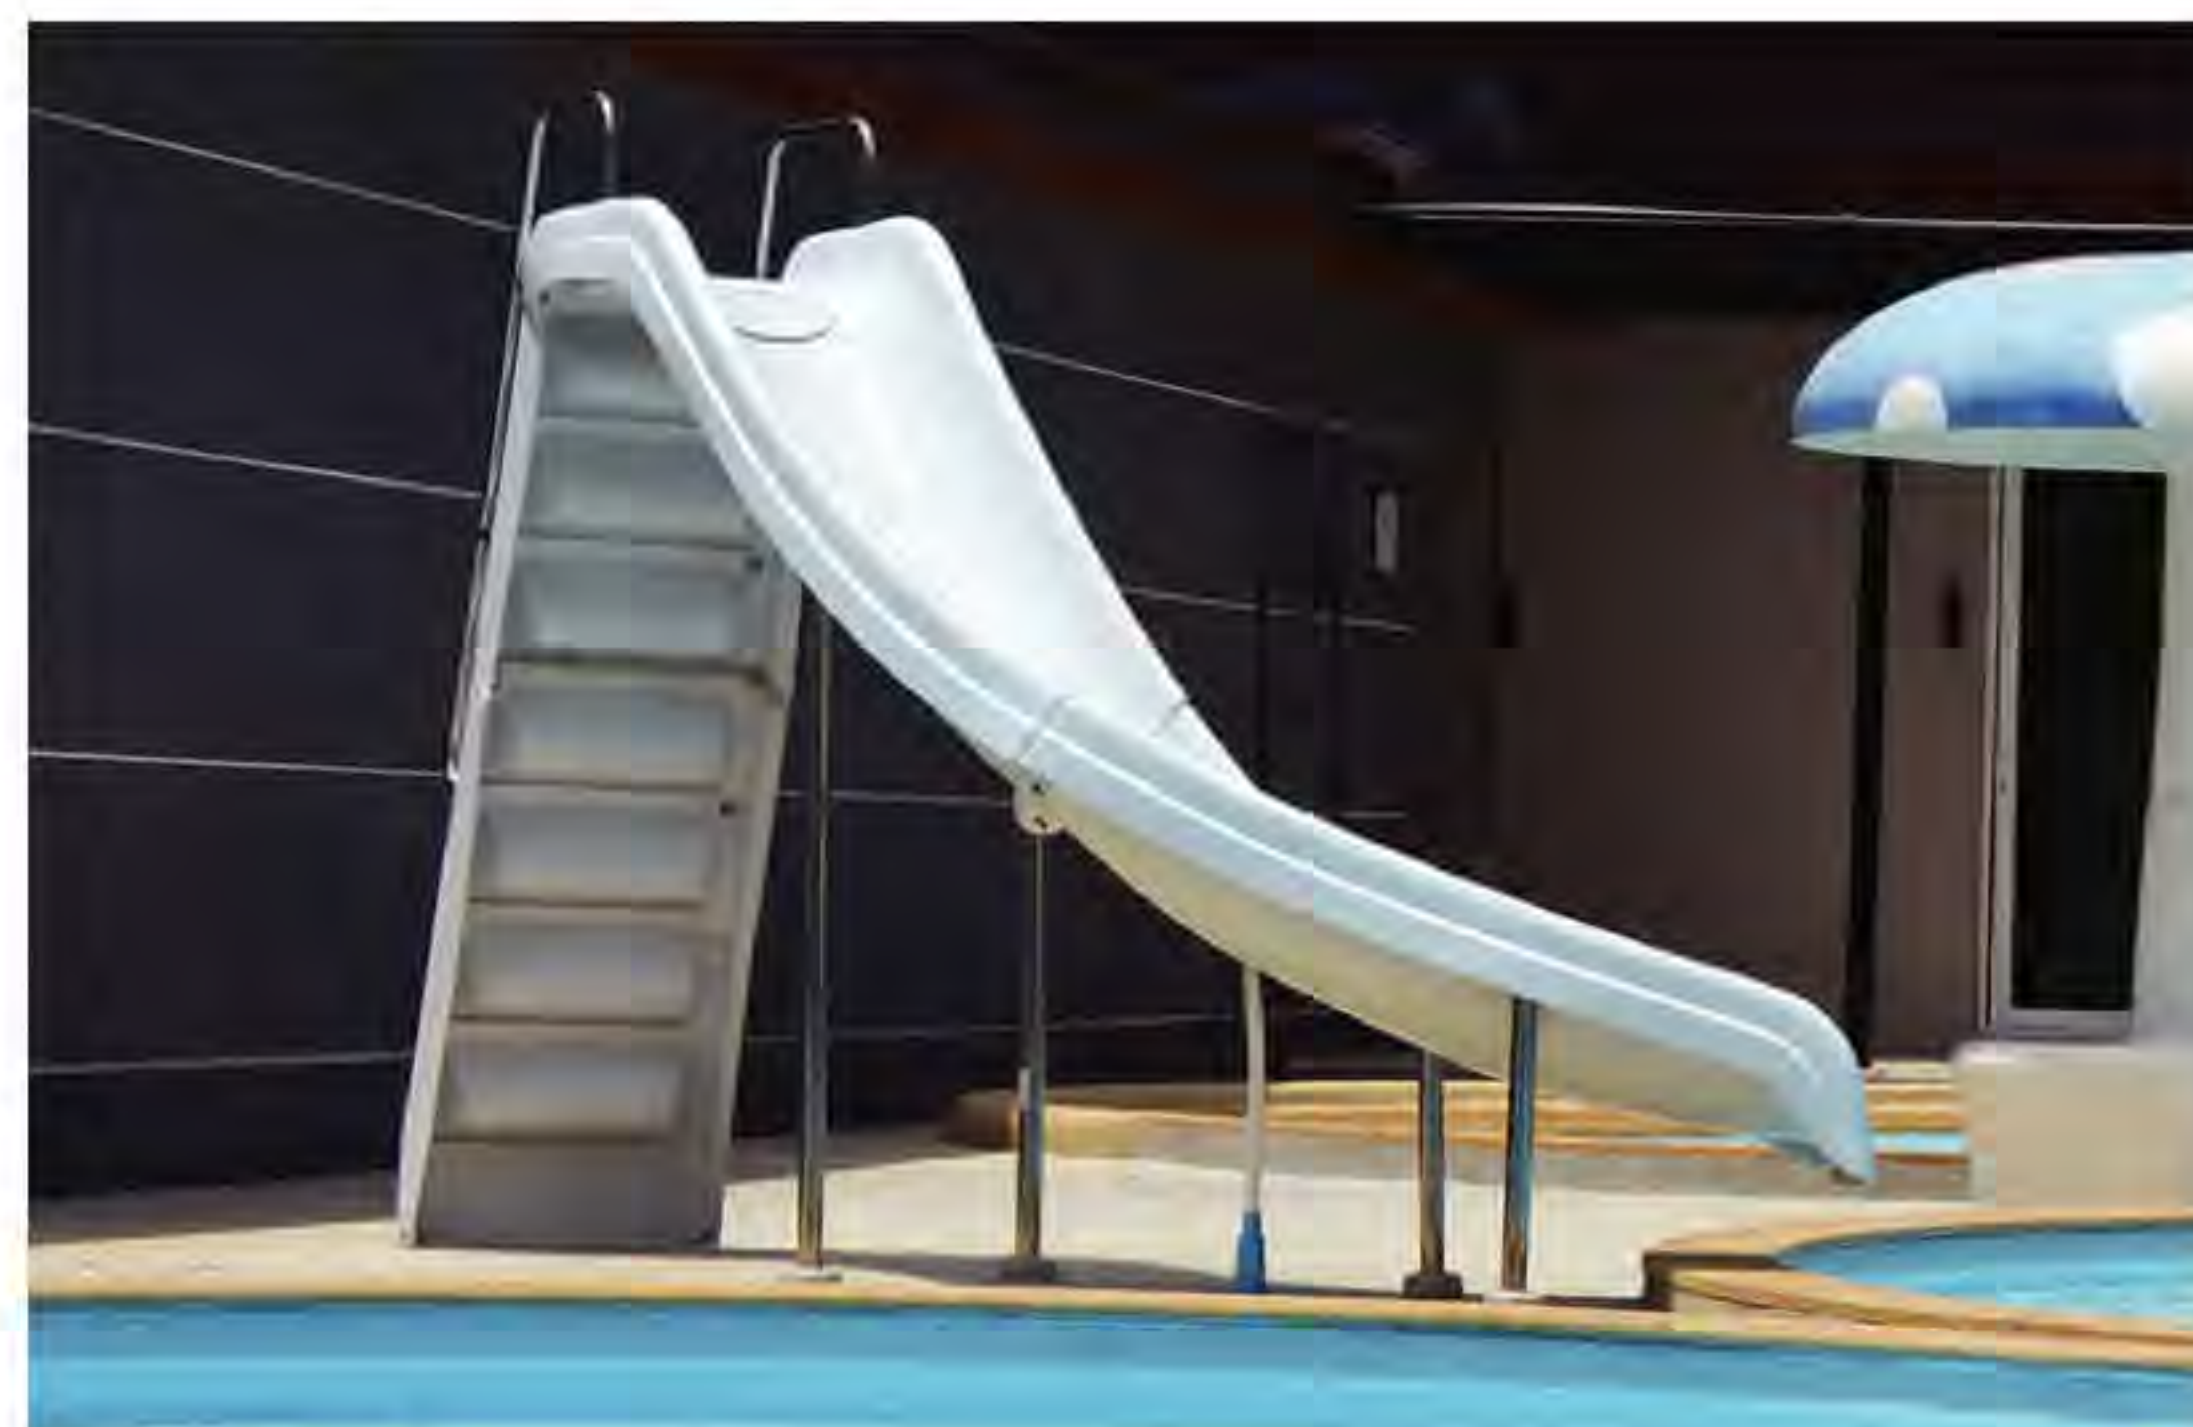

Water Slide