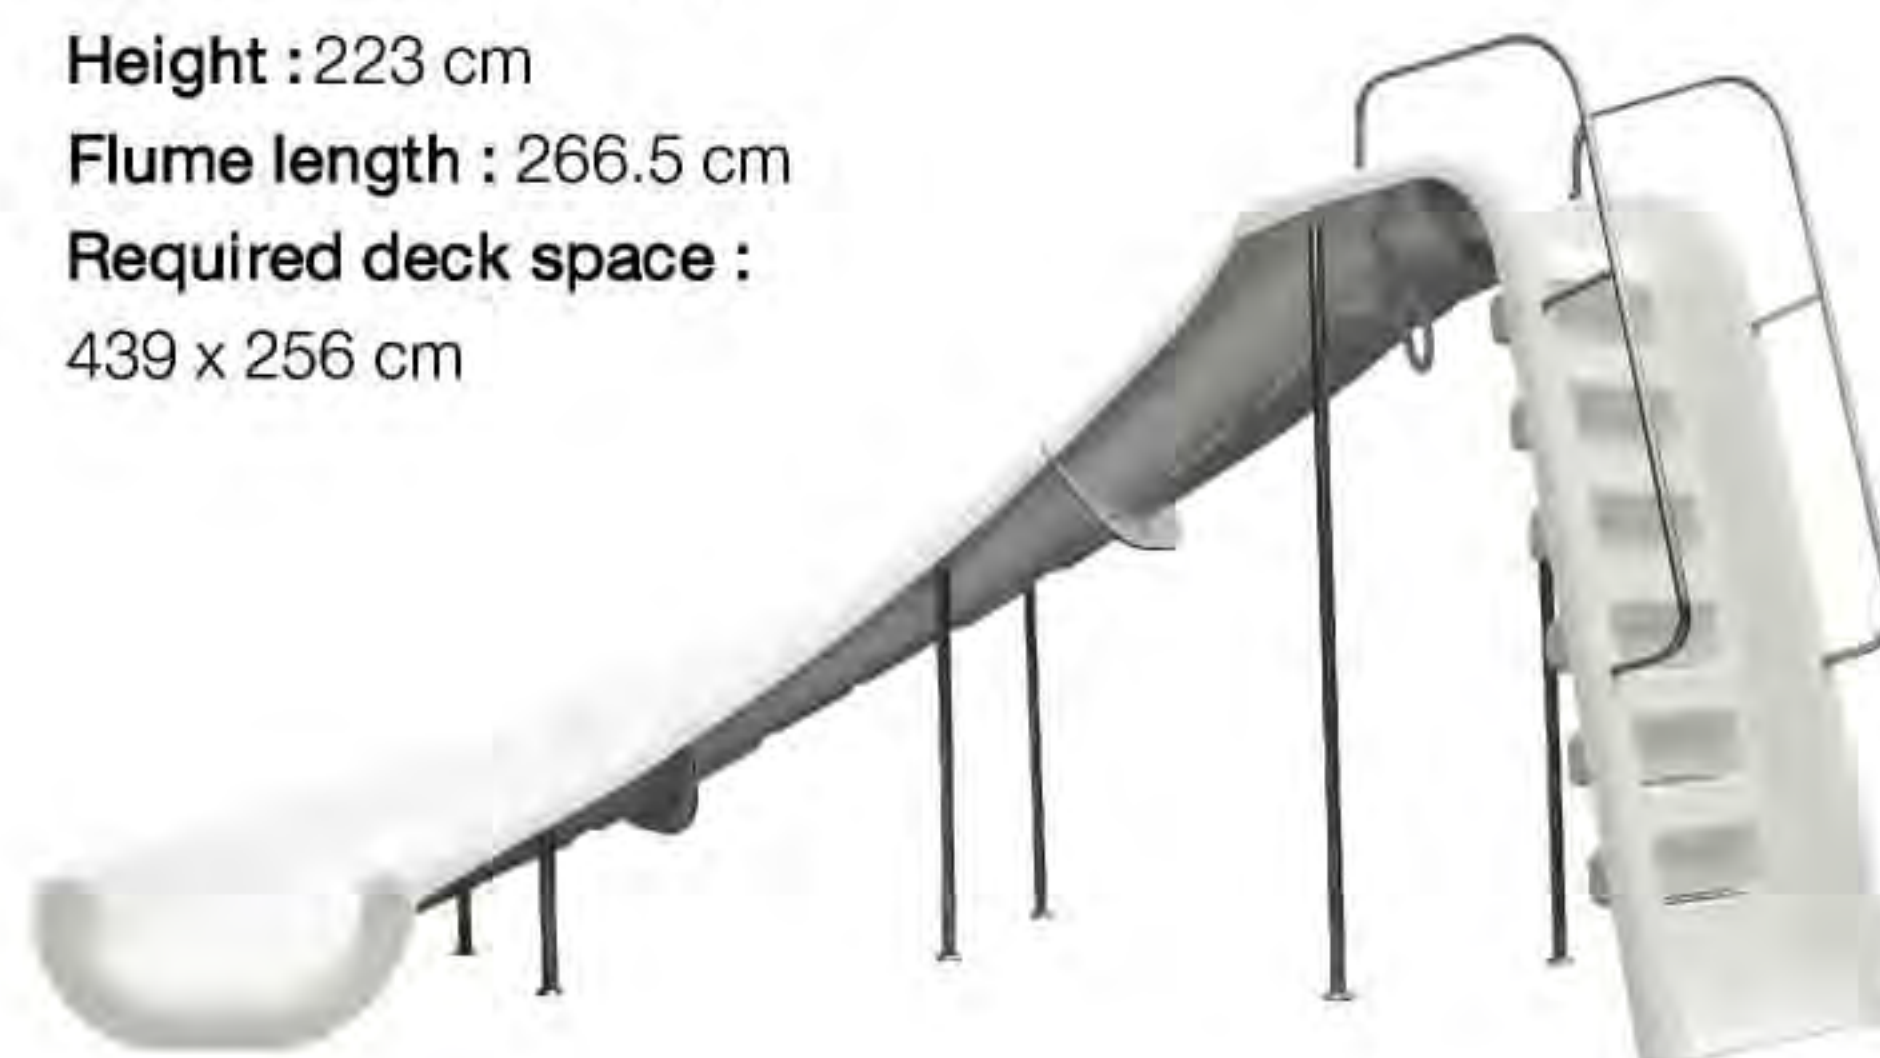

Water Slide Drift

Height : 223 cm
Flume length : 266.5 cm
Required deck space :
439 x 256 cm