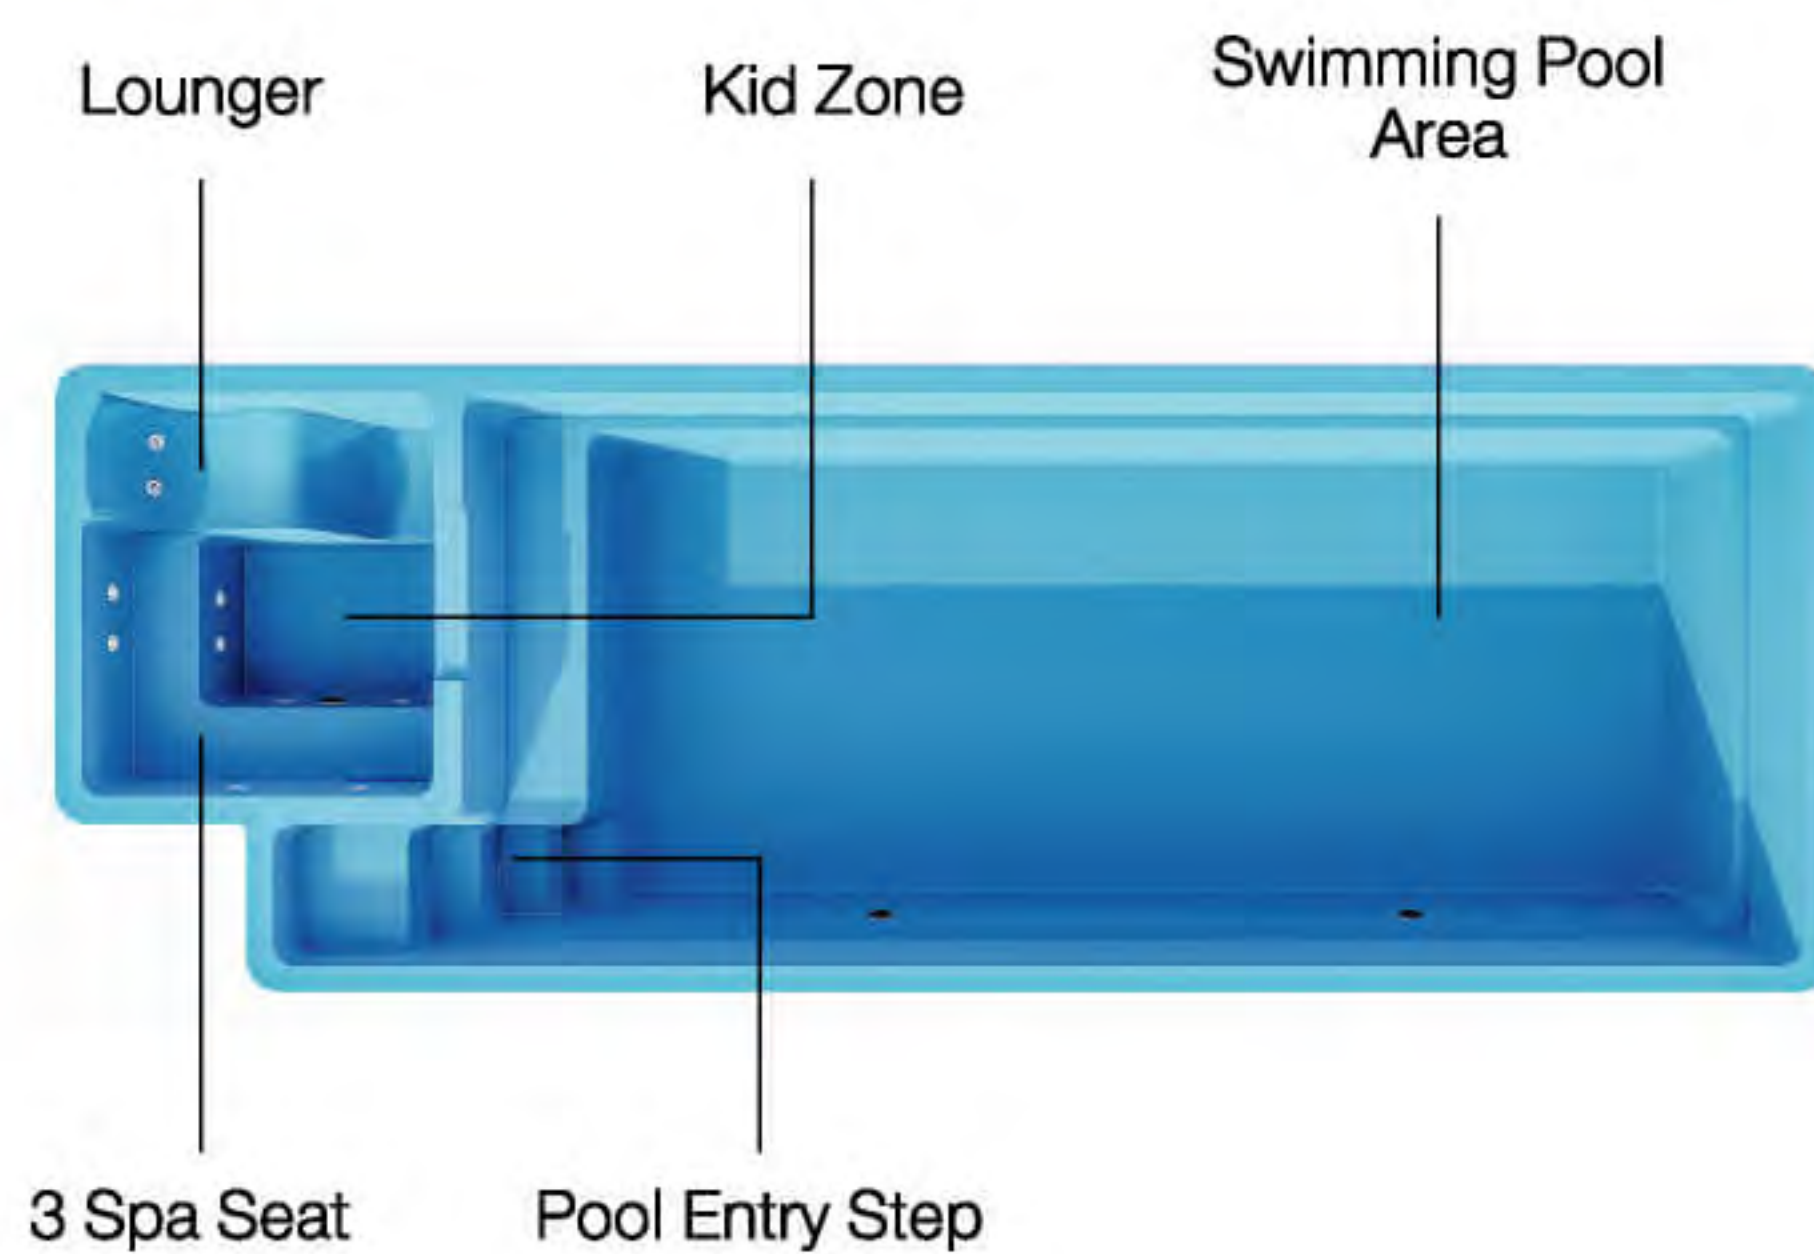

Family Pool F9

Relationship of design

สระว่ายน้ำครอบครัว "สัมพันธภาพ" แห่งการออกแบบ

New Premium Spa Pool

When Composite Pool and Luxury Spa Fused Into One

Family Pools F9

Swimming pool for the whole family, versatile luxurious design and combines for multi purpose. Sporty long rectangular shape that can swim along the line, connect to a relaxing whirlpool spa and kid zone with superior luxury spa features.

สระว่ายน้ำเพื่อทุกคนในครอบครัว ดีไซน์นอกประ-สงค์แบบลักซ์ชวรี่ ครบลงตัวทุกฟังก์ชัน รูปทรงสี่เหลี่ยมยาวสปอร์ตว่ายน้ำได้ตลอดแนว เชื่อมต่อโซนอ่างสปาน้ำวนผ่อนคลาย พร้อมฟิวเจอร์หรูเหนือระดับ

- Jacuzzi Spa สป้าจากุซซี่
- Lounger ที่นอนนวดสปา
- Foot Massage Jet นวดฝ่าเท้า
- Kid Zone พื้นที่สระเด็ก
- Multi Color LED ไฟเปลี่ยนสีได้

Swimming Pool Detail

Pool Size

External Size: 9.33 x 3.33 m.

Internal Size: 9.00 x 3.00 m.

Swim Area: 7.00 x 3.00 m. (1.25 m. Dept)

Spa Pool Size: 2.20 x 2.10 m. (0.90 m. Dept)

Lounger: 1 Seat

Spa Seat: 3 Seat

Pool Entry Step: 0.75 m. Wide 0.25 m Step High

Pool Volume: 27 Cubic Meter

Pool Perimeter: 25.32 Meter

Pool Filter: 1 Filter Skimer

Pool Pump: Badu 47/16

Inlet: 1 JD Eyeball + 1 Bypass in Spa

Pool Light: 3 Light (2 pool + 1 spa)