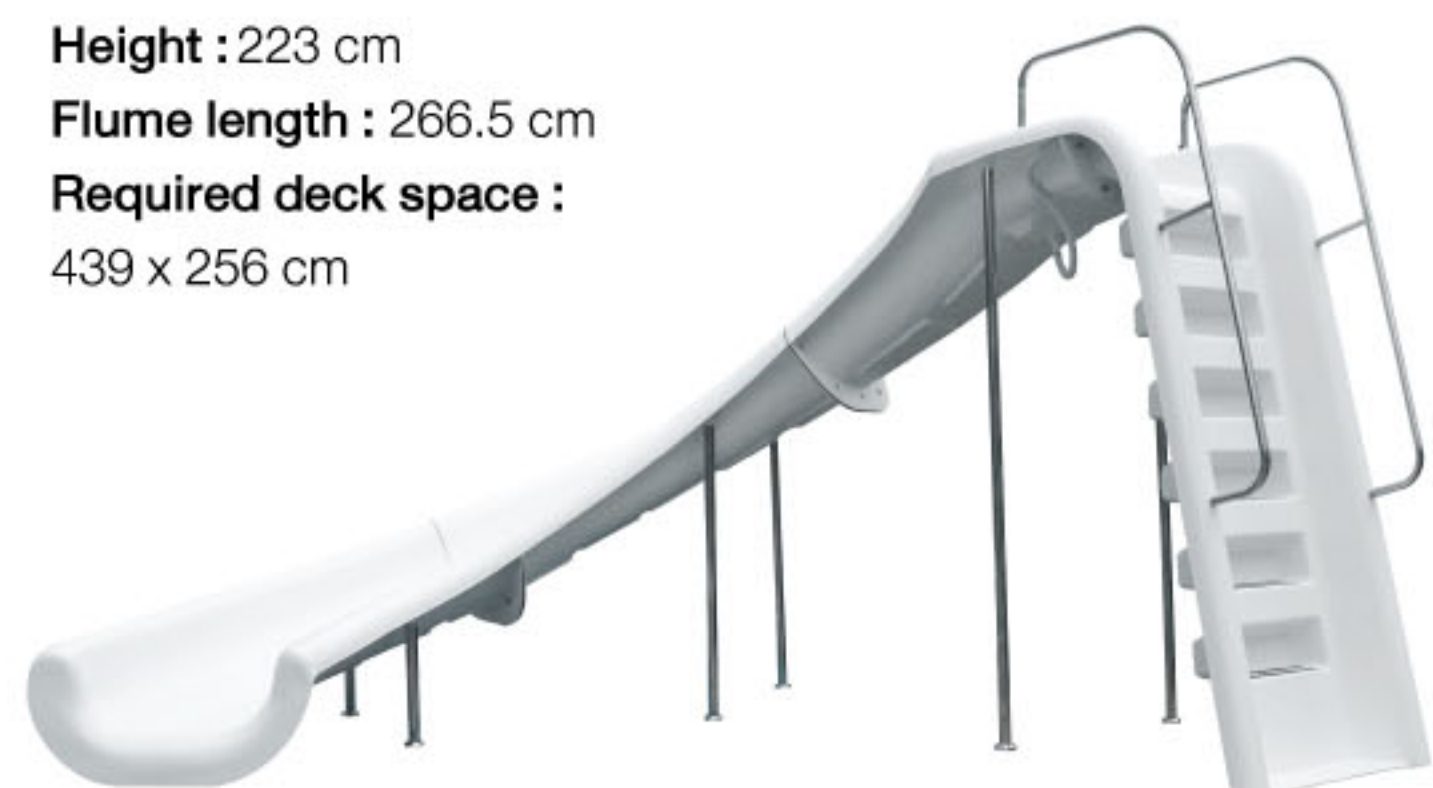

Water Slide Drift

Height : 223 cm
Flume length : 266.5 cm
Required deck space :
439 x 256 cm