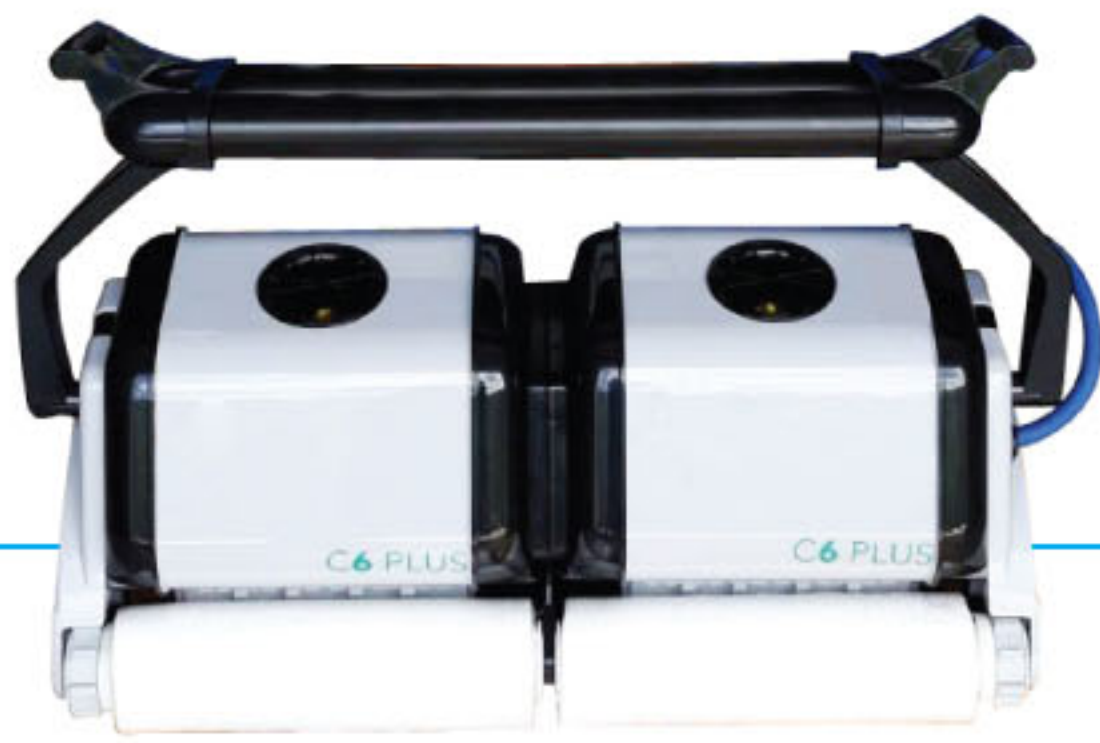

Commercial C6 Plus

Solution For Larger Aquatic Pool Up To 50 M.

หุ่นยนต์ทำความสะอาดสระ รุ่น C6 PLUS ทำความสะอาดสระขนาดใหญ่ความยาวได้ถึง 50 เมตร

The C6 Plus Robot Pool Cleaner is powerhouse all-round solution for larger aquatic pool up to 50 m. Heavy duty cleaning performance with robust reliability and ease maintenance for long-term effective use. Accurate, full coverage scanning and high capacity filtration ensures clean and hygienic pool water

C6 Plus คือทุกคำตอบของการทำความสะอาดสระขนาดใหญ่ ความยาวได้ถึง 50 เมตร ประสิทธิภาพสูง ออกแบบสำหรับการทำความสะอาดสระขนาดใหญ่โดยเฉพาะมาพร้อมความแข็งแรง บำรุงรักษาง่าย การใช้งานยาวนาน ด้วยระบบสแกนพื้นที่ทำงาน ที่ครอบคลุม แม่นยำ รวมถึงการกรองความจุสูง รับรองได้ถึงความสะดวกของสระว่ายน้ำอย่างแน่นอน